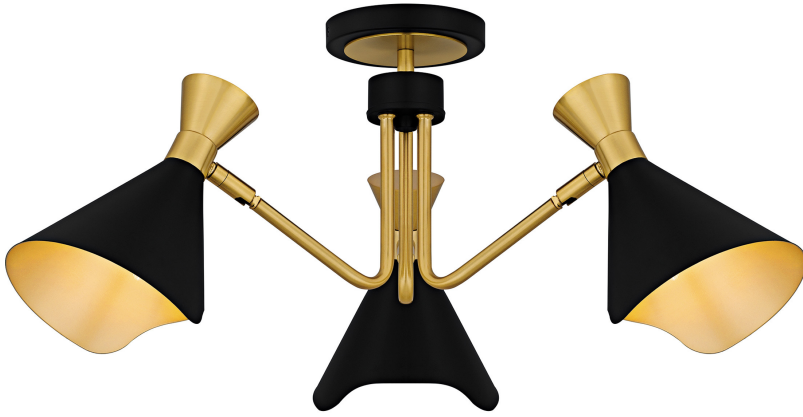

## ADN1726MBK

Arden 3-Light Matte Black Semi-Flush

Mount

Matte Black

QUOIZEL  
LIGHTING

### DIMENSIONS

Dimensions: 26.00" W x 11.00" H x 26.00" D

Overall Height: 48.5"

Canopy Dimensions: 5.00"W x 0.75"D

Chain/Downrod Length: 2 (0.5"D x 6") and 2 (0.5"D x 12")

Down Rods

Weight: 5.10 lbs

### DETAILS

Material: STEEL

Glass/Shade Description: Metal - Steel

### LAMPING

Light Source: Socketed

Bulb Included: No

Bulb Type: Candelabra Base

Bulb Quantity: 3

Watts per Bulb: 60

LED Wattage Equivalent: 15W