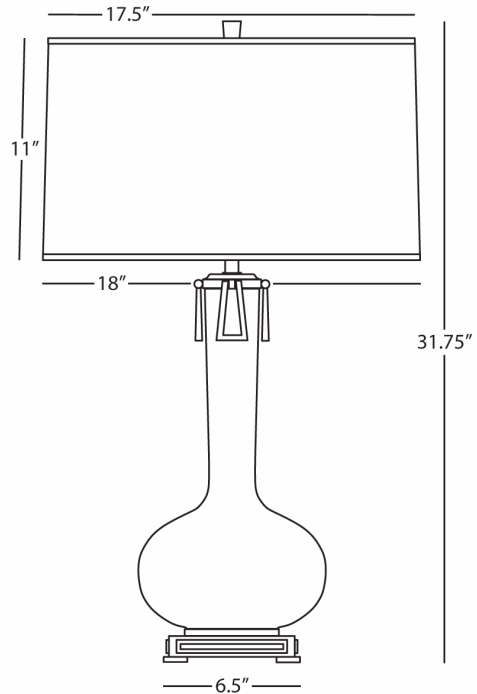

ATHENA

SP992

Table Lamp

1-150W Max.

Bulb Type: A

Switch: Hi-Lo Dimming

Schiaparelli Pink Glazed Ceramic

Cast Metal Base and Ring Details

Aged Brass Finish

Open Weave Heather Linen Shade

COLOR OPTIONS:

See Athena Table for Color Options

** Available for Quick SHIP **