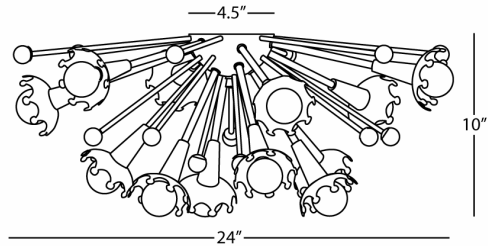

JONATHAN ADLER

SPUTNIK

S711

Flush Mount/ Sconce

12 - 40W Max.

Bulb Type: G16.5 Candelabra

Direct Wire Only

Polished Nickel Finish w/

Crystal Accents

FINISH OPTION:

711 - Antique Brass

** Available for Quick SHIP **