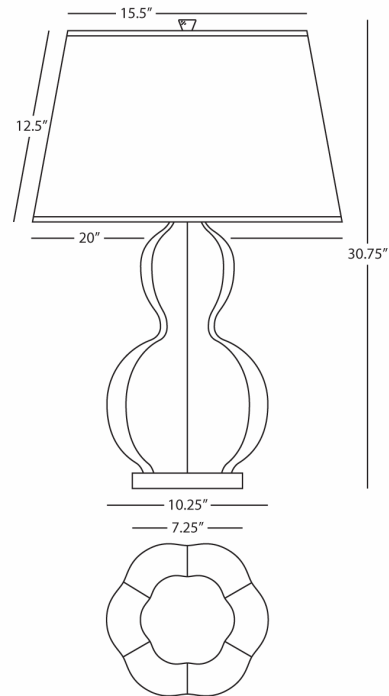

** Available for Quick SHIP **