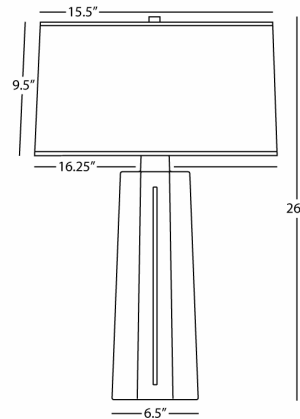

MASON

977

Table Lamp

1-150W Max.

Bulb Type: A

Switch: 3-Way

Celadon Glazed Ceramic

Polished Nickel Accents

Oyster Linen Shade

See Delta/ Mason Table for Color Options

** Available for Quick SHIP **