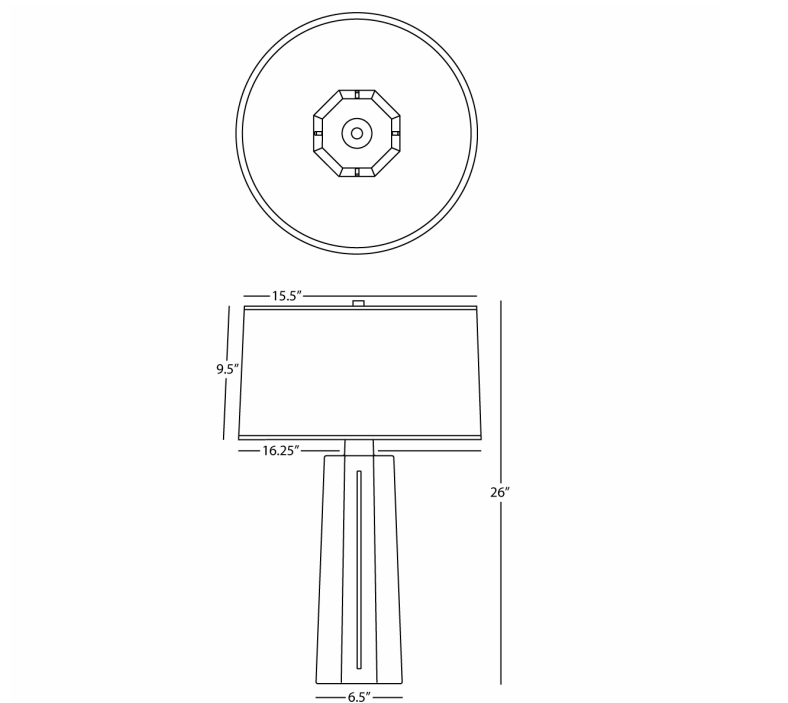

MASON

970

Table Lamp

1-150W Max.

Bulb Type: A

Switch: 3-Way

Butter Glazed Ceramic

Polished Nickel Accents

Oyster Linen Shade

See Delta/ Mason Table for Color Options

** Available for Quick SHIP **