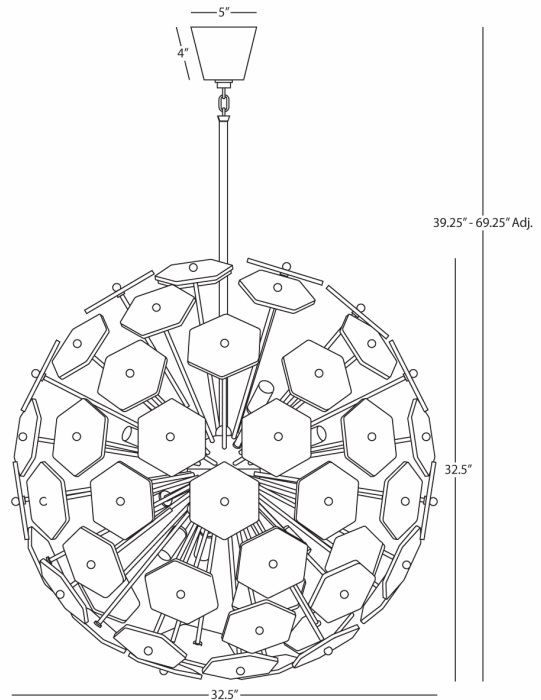

JONATHAN ADLER

VIENNA

899

Large Globe Pendant

12-60W Max.

Bulb Type: G, Candelabra Base

Direct Wire

Modern Brass Finish

Individually Hand Blown White Pulegoso Glass

Susp. Hardware: 3 pcs. 5/8" X 12" & 1 pc. 5/8" x

6" Extension Rods

FINISH OPTION:

S899 - Polished Nickel

**\*\* Available for Quick SHIP \*\***