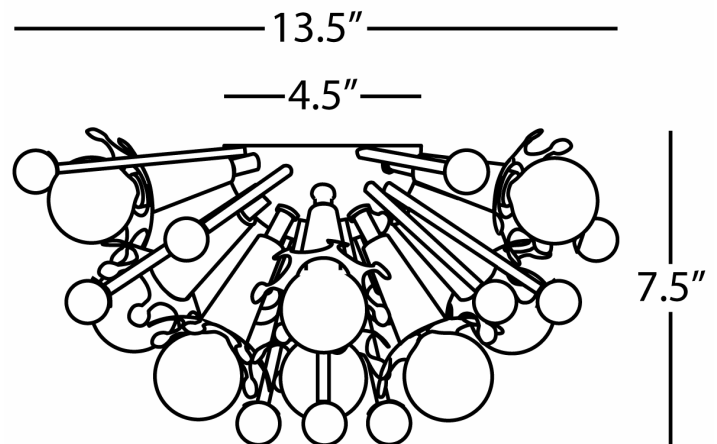

JONATHAN ADLER

SPUTNIK

715

Small Flush Mount/ Sconce

12 - 40W Max.

Bulb Type: G16.5 Candelabra

Direct Wire Only

Antique Brass Finish w/

Clear Crystal Accents

FINISH OPTION:

S715 - Polished Nickel

**\*\* Available for Quick SHIP \*\***