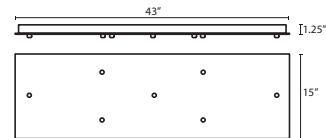

T27V 7 LIGHT BAR CANOPY

- Suitable for sloped ceilings
- Bronze or Satin Nickel
- 14" Dia. shades MAX, with staggered heights

HOW TO ORDER A MULTILIGHT FIXTURE

Order your canopy with the selected 12V multi light pendants (indicated by "X" prefix) for the complete fixture:

1. **Example: 1x T23XL-SN (3 Light Large Round Canopy)**
   1x X-719819-SN (Karli Pendant in Carrera)
   1x X-7198HN-SN (Karli Pendant in Honey)
   1x X-719841-SN (Karli Pendant in Garnet)