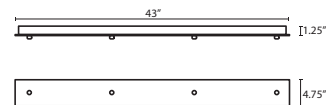

T24V 4 LIGHT BAR CANOPY

- Suitable for sloped ceilings
- Bronze or Satin Nickel
- 20" Dia. shades MAX, with staggered heights