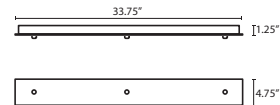

T23V 3 LIGHT BAR CANOPY

- Suitable for sloped ceilings
- Bronze or Satin Nickel
- 20" Dia. shades MAX, with staggered heights