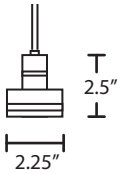

Project Information:

For ordering information, see next page

All dimensions provided are nominal.
Allowance must be made for dimensional tolerance in handcrafted glasses.

REV 1/17